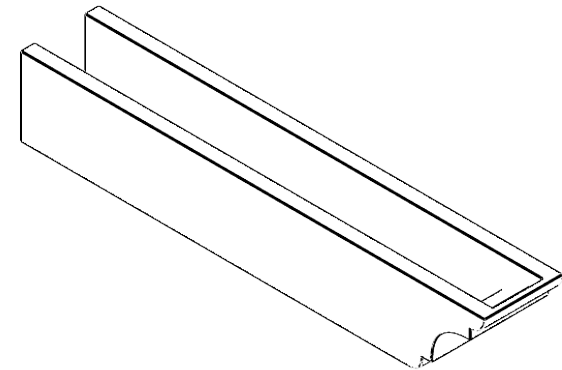

ITEM NUMBER: RFTURO060X06000X36000X006NEB00RCPR

6"W X 6"H X 36"L TIMBERTHANE ROUGH CEDAR NEW BRIGHTON FAUX WOOD OPEN RAFTER TAIL, 6"L END, PRIMED TAN

GENERATED DATE : 03/02/2023

EKENA MILLWORK
 2300 WEST MAIN ST.
 CLARKSVILLE, TX 75426
 TOLL FREE: 866-607-0453
 WWW.EKENAMILLWORK.COM

NOTES

1. INSTALLATION TO BE COMPLETED IN ACCORDANCE WITH MANUFACTURER'S SPECIFICATIONS.
2. DRAWING MAY NOT BE TO SCALE
3. THIS DRAWING IS INTENDED FOR DESIGN AND PLANNING PURPOSES ONLY.
4. ALL INFORMATION CONTAINED HEREIN WAS CURRENT AT THE TIME OF DEVELOPMENT BUT MUST BE REVIEWED AND APPROVED BY THE PRODUCT MANUFACTURER TO BE CONSIDERED ACCURATE.
5. TIMBERTHANE ARCHITECTURAL PRODUCTS ARE MADE FROM HIGH DENSITY URETHANE AND COME FACTORY PRIMED