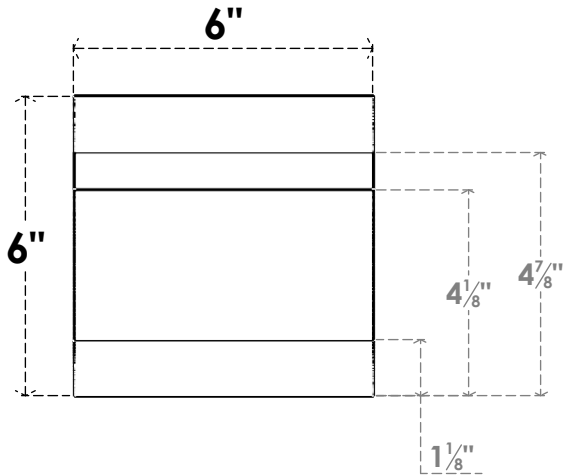

ITEM NUMBER: RFTURO060X06000X36000X006NEB00RCPR

6"W X 6"H X 36"L TIMBERTHANE ROUGH CEDAR NEW BRIGHTON FAUX WOOD OPEN RAFTER TAIL, 6"L END, PRIMED TAN

GENERATED DATE : 03/02/2023

EKENA MILLWORK
 2300 WEST MAIN ST.
 CLARKSVILLE, TX 75426
 TOLL FREE: 866-607-0453
 WWW.EKENAMILLWORK.COM

NOTES

1. INSTALLATION TO BE COMPLETED IN ACCORDANCE WITH MANUFACTURER'S SPECIFICATIONS.
2. DRAWING MAY NOT BE TO SCALE
3. THIS DRAWING IS INTENDED FOR DESIGN AND PLANNING PURPOSES ONLY.
4. ALL INFORMATION CONTAINED HEREIN WAS CURRENT AT THE TIME OF DEVELOPMENT BUT MUST BE REVIEWED AND APPROVED BY THE PRODUCT MANUFACTURER TO BE CONSIDERED ACCURATE.
5. TIMBERTHANE ARCHITECTURAL PRODUCTS ARE MADE FROM HIGH DENSITY URETHANE AND COME FACTORY PRIMED