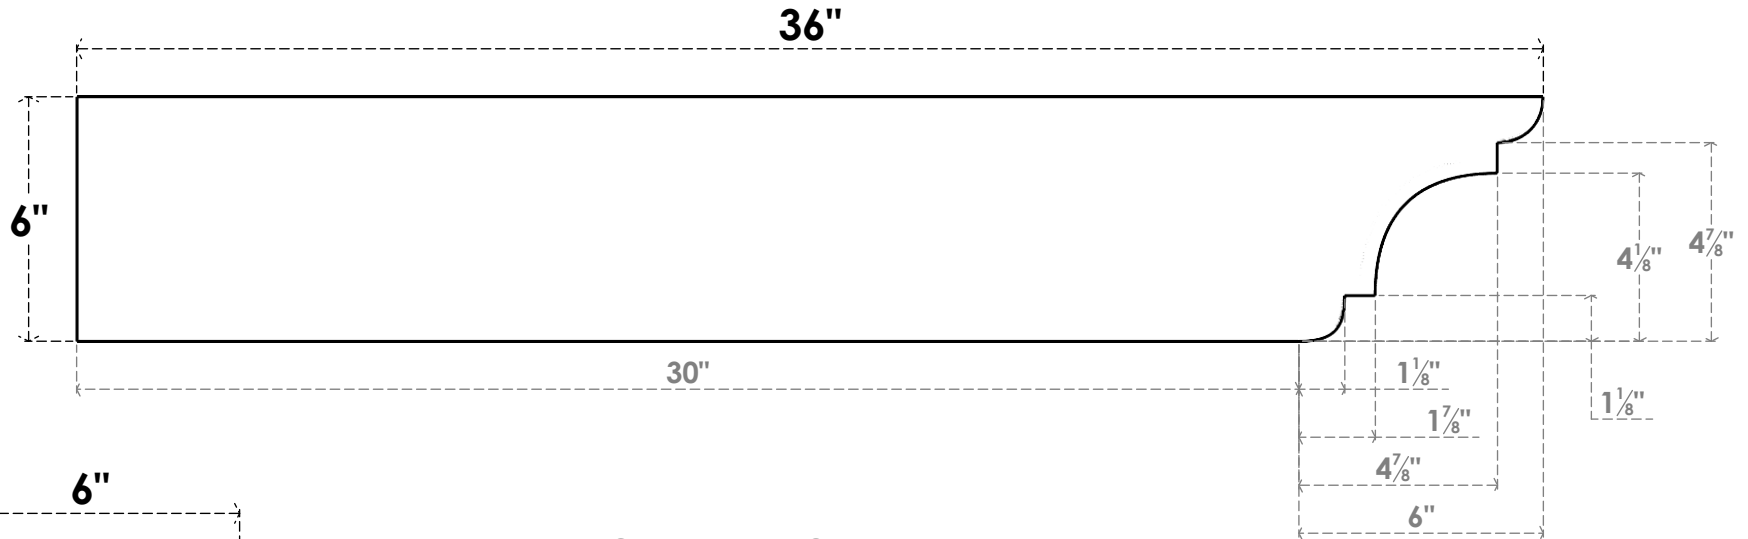

ITEM NUMBER: RFTURO060X06000X36000X006NEB00RCPR

6"W X 6"H X 36"L TIMBERTHANE ROUGH CEDAR NEW BRIGHTON FAUX WOOD OPEN RAFTER TAIL, 6"L END, PRIMED TAN

GENERATED DATE : 03/02/2023

EKENA MILLWORK
 2300 WEST MAIN ST.
 CLARKSVILLE, TX 75426
 TOLL FREE: 866-607-0453
 WWW.EKENAMILLWORK.COM

NOTES

1. INSTALLATION TO BE COMPLETED IN ACCORDANCE WITH MANUFACTURER'S SPECIFICATIONS.
2. DRAWING MAY NOT BE TO SCALE
3. THIS DRAWING IS INTENDED FOR DESIGN AND PLANNING PURPOSES ONLY.
4. ALL INFORMATION CONTAINED HEREIN WAS CURRENT AT THE TIME OF DEVELOPMENT BUT MUST BE REVIEWED AND APPROVED BY THE PRODUCT MANUFACTURER TO BE CONSIDERED ACCURATE.
5. TIMBERTHANE ARCHITECTURAL PRODUCTS ARE MADE FROM HIGH DENSITY URETHANE AND COME FACTORY PRIMED